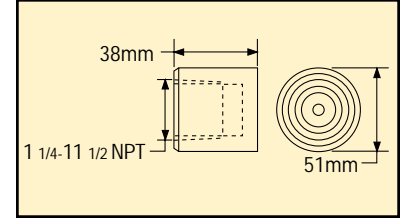

Grooved Saddle (Qty. 1)