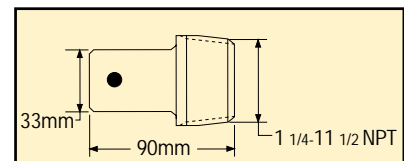

**Male Lock On Adaptor
(Qty. 1)**