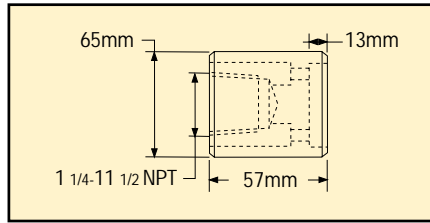

Base Attachment (Qty. 1)