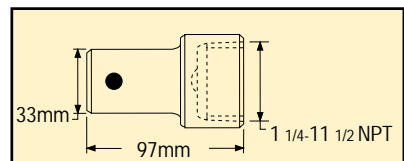

**Female Lock On Adaptor
(Qty. 1)**

Hydraulic Maintenance Kit Includes

Model Number	Capacity (tons)	Cylinder	Hand Pump	Hose	Gauge	Gauge Adaptor	Attachments	Spreader	Box	Weight (kg)
MK106	5	R106	P42	HC6	G5	GA1	MK-4 thru MK-20	S2000	MK-21	38,2

R106 is rated at 10 tons at 700 bar. When using attachments or extensions do not exceed 345 bar (5 tons) reading on the gauge. Accessories & extensions are only rated at 5 tons. S2000 Spreader has an operating capacity of 1 ton.