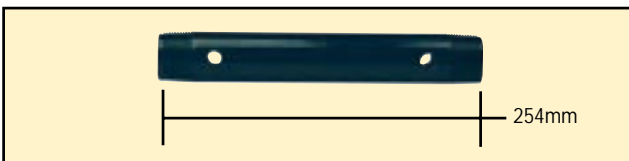

MK-19 254mm Extension Pipe (Qty. 1)