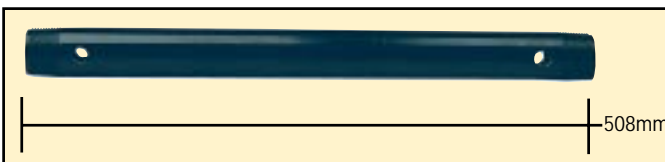

## MAINTENANCE KITS

*Simplex Maintenance Kits Can Be Used In Almost Every Maintenance Job!*

**Maximum Operating Pressure 345 bar  
When Using Extension Pipe**

- Set includes a Simplex hand pump, cylinder & gauge with gauge adaptor.
- Heavy duty case included.
- Rated at 5 tons when attachments are used.
- Quick lock or threaded adaptors included.
- Order as a set or individual components.

**MK-18 127mm Extension Pipe (Qty. 1)**

**MK-19 254mm Extension Pipe (Qty. 1)**

**MK-20 508mm Extension Pipe (Qty. 1)**

Add collar toe and flat base to build custom spreader or toe jack.

Add a V-base and flat base for special spreading, holding and bending jobs.