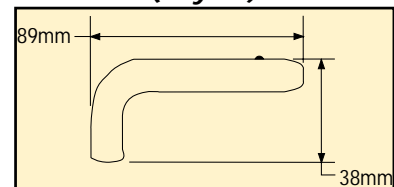

**Lock Pin
(Qty. 4)**