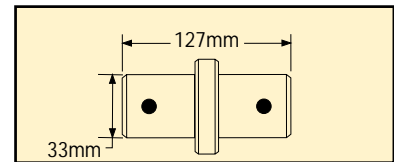

Add collar toe and flat base to build custom spreader or toe jack.

Add a V-base and flat base for special spreading, holding and bending jobs.

Extensions, custom heads and adaptors allows you to create tools that solve hundreds of problems. Simplex MK106 kits are used extensively for collision repair.

**Lock On Connector
(Qty. 3)**