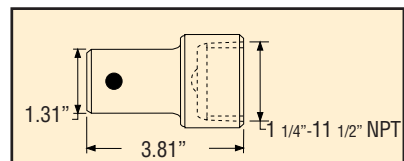

MK-15

**Male Lock On Adaptor
(Qty. 1)**

MK-16

**Female Lock On Adaptor
(Qty. 1)**

MK-17

Hydraulic Maintenance Kit Includes

Model Number	Capacity (tons)	Cylinder	Hand Pump	Hose	Gauge	Gauge Adaptor	Attachments	Spreader	Box	Weight (lbs)
MK106	10	R106	P42	HC6	G5	GA1	MK-4 thru MK-20	S2000	MK-21	84