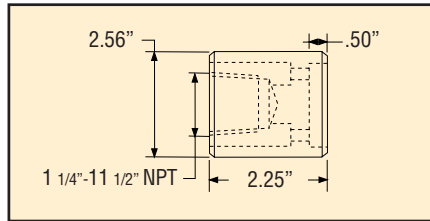

MAINTENANCE KITS

HYDRAULIC TOOLS

Base Attachment (Qty. 1)