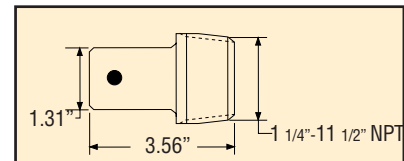

**Male Lock On Adaptor
(Qty. 1)**