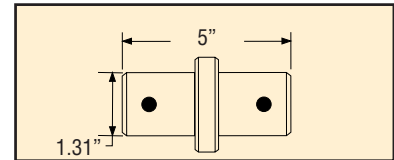

Add collar toe and flat base to build custom spreader or toe jack.

Add a V-base and flat base for special spreading, holding and bending jobs.

Extensions, custom heads and adaptors allows you to create tools that solve hundreds of problems. Simplex MK106 kits are used extensively for collision repair.

**Lock On Connector
(Qty. 3)**