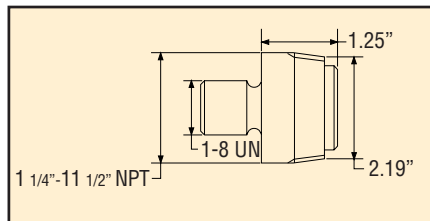

Threaded Adaptor (Qty. 1)