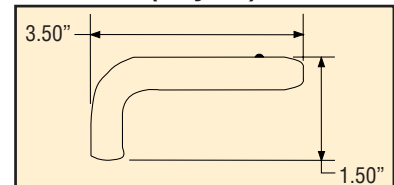

MK-15

**Male Lock On Adaptor
(Qty. 1)**

MK-16

**Female Lock On Adaptor
(Qty. 1)**

MK-17

Hydraulic Maintenance Kit Includes

Model Number	Capacity (tons)	Cylinder	Hand Pump	Hose	Gauge	Gauge Adaptor	Attachments	Spreader	Box	Weight (lbs)
MK106	10	R106	P42	HC6	G5	GA1	MK-4 thru MK-20	S2000	MK-21	84