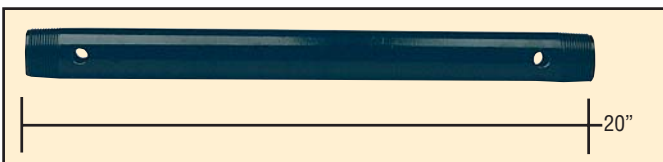

HYDRAULIC TOOLS

MAINTENANCE KITS

Simplex Maintenance Kits Can Be Used In Almost Every Maintenance Job!

**Maximum Operating Pressure 5,000 PSI
When Using Extension Pipe**

- Set includes a Simplex hand pump, cylinder & gauge with gauge adaptor.
- Heavy duty case included.
- Rated at 5 tons when attachments are used.
- Quick lock or threaded adaptors included.
- Order as a set or individual components.

MK-18 5 Inch Extension Pipe (Qty. 1)

MK-19 10 Inch Extension Pipe (Qty. 1)

MK-20 20 Inch Extension Pipe (Qty. 1)

Add collar toe and flat base to build custom spreader or toe jack.

Add a V-base and flat base for special spreading, holding and bending jobs.

Extensions, custom heads and adaptors allows you to create tools that solve hundreds of problems. Simplex MK106 kits are used extensively for collision repair.

**Lock On Connector
(Qty. 3)**

MK-14

**Lock Pin
(Qty. 4)**