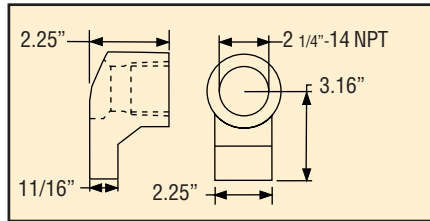

Collar Toe (Qty. 1)