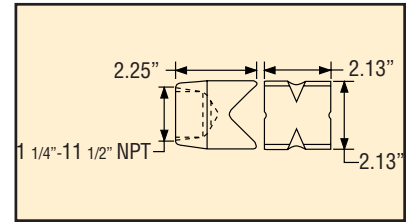

90° V-Base (Qty. 1)